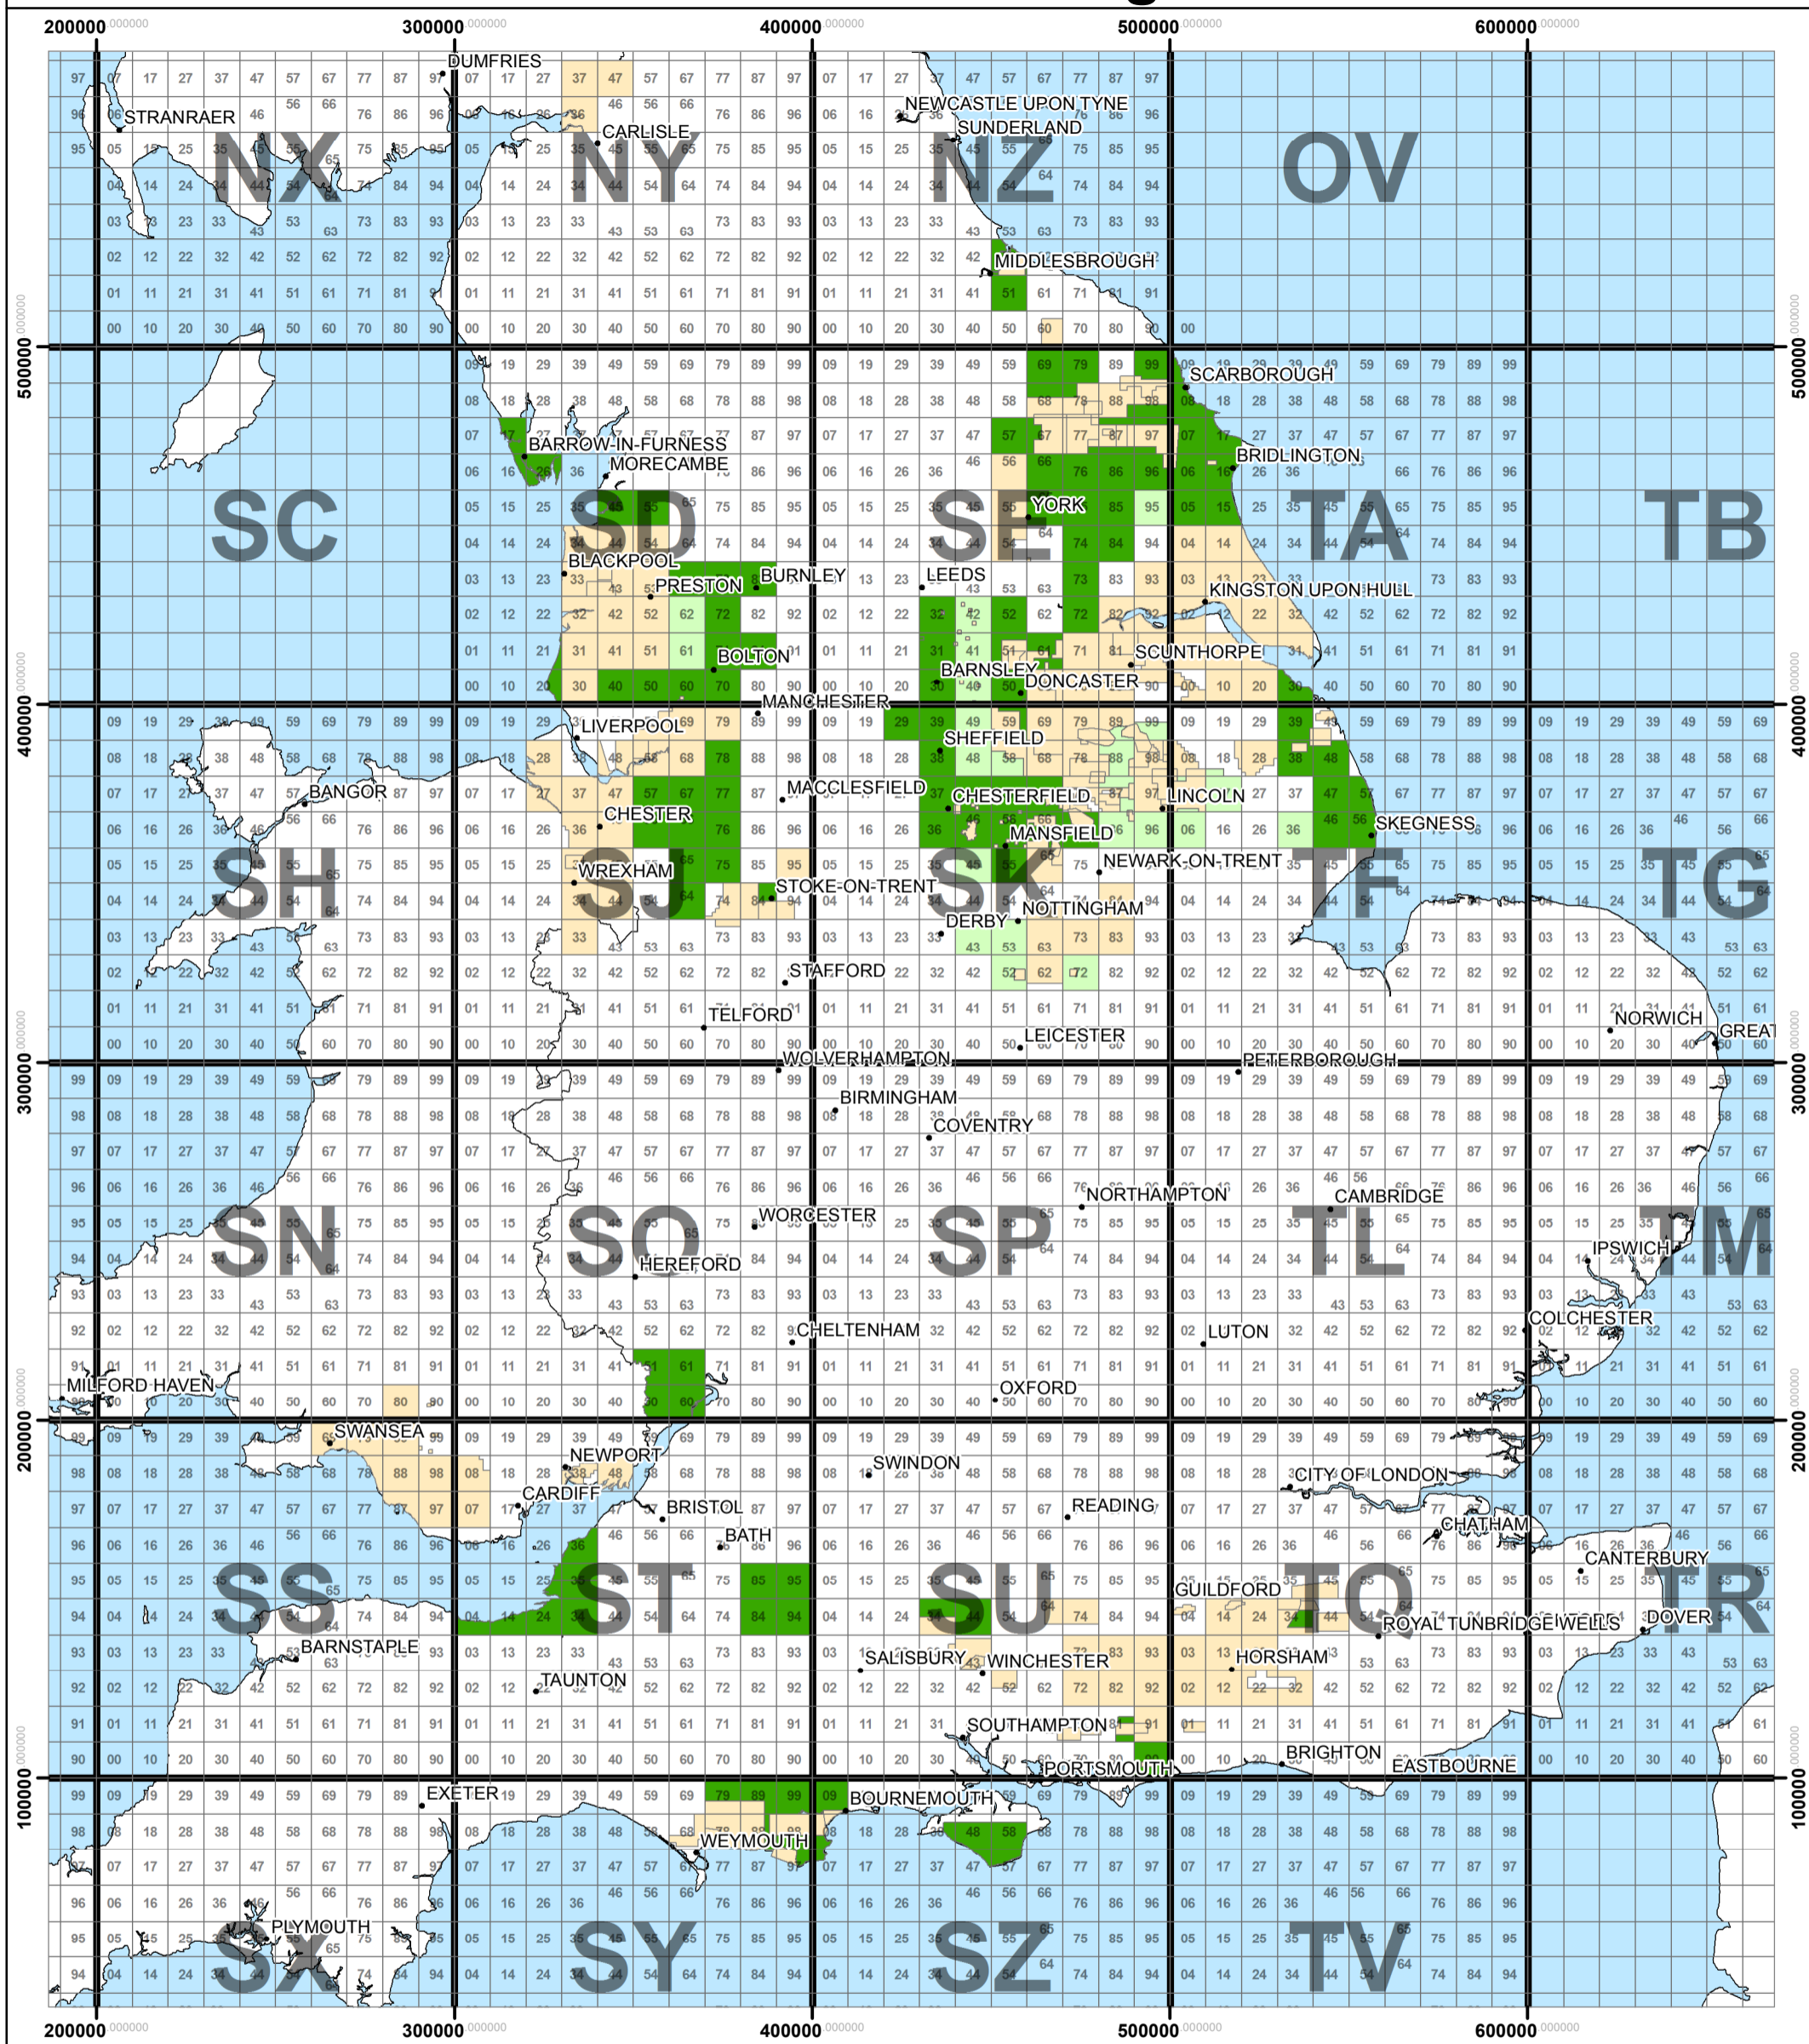

14th Onshore Licensing Round

Legend

- Major Cities & Towns
-  British National Grid (10k)
-  British National Grid (100k)
-  27 Blocks to be offered for award in first tranche
-  132 Blocks subject to Appropriate Assessment
-  Current Licensed Blocks

0 10 20 30 40 50 60 70 80 90 Miles

0 10 20 30 40 50 60 70 80 Kilometres

SCALE 1:1,800,000 OSGB36 - BNG Updated: 17/08/2015

Contains data from Ordnance Survey.
 © Crown copyright 2015. You may re-use this information (not including logos) free of charge in any format or medium, under the terms of the Open Government Licence.
 To view this licence, visit <http://www.nationalarchives.gov.uk/doc/open-government-licence/version/3/> or write to the Information Policy Team, The National Archives, Kew, London TW9 4DU, or email: psi@nationalarchives.gsi.gov.uk.
 Any enquiries regarding this publication should be sent to us at oilandgaslicensing@oga.gsi.gov.uk.

Oil & Gas Authority